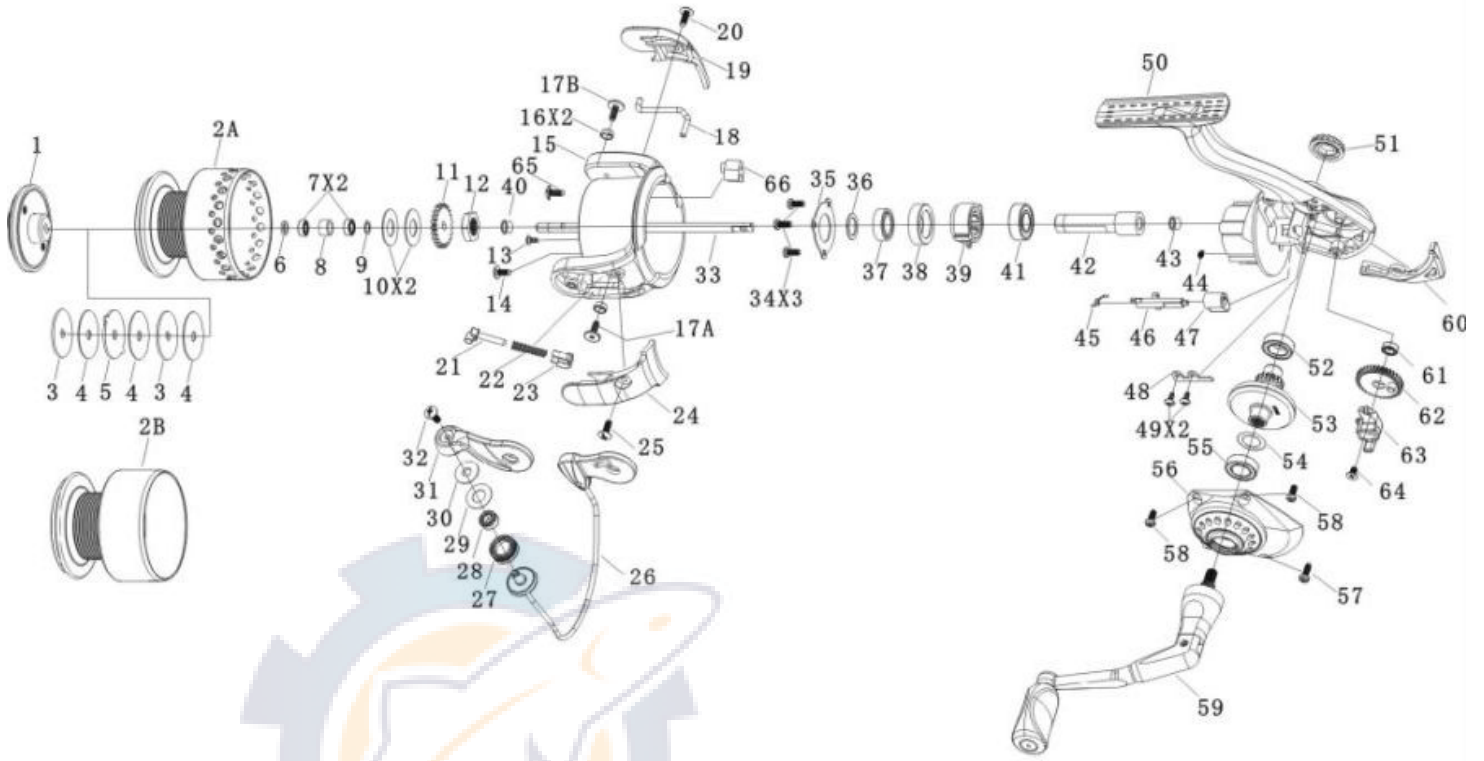

## Incyte IT20F

Quantum Incyte IT20F Part List

Key No.	Description	IT20F	Key No.	Description	IT20F
1	DRAG KNOB ASSEMBLY	RP332-01	33	MAIN SHAFT	RP015-01
2A	SPOOL ASSEMBLY	RP321-01	34	STACK RETAINER SCREW	SP057-02
2B	SPARE SPOOL ASSEMBLY	RP321-03	35	CLUTCH STACK RETAINER	SP040-51
3	DRAG WASHER "A"	RQ081-01	36	ROTOR WASHER	SP110-01
4	DRAG WASHER "B"	RQ033-01	37	CLUTCH BEARING	RP028-01
5	DRAG WASHER "C"	RQ080-01	38	CLUTCH BEARING ADAPTER	SP190-01
6	SPOOL CLICKER RETAINER	SP056-01	39	CLUTCH ASSEMBLY	RP063-01
7	SPOOL BEARING	EH158-01	40	MAIN SHAFT BUSHING	SP213-01
8	SPOOL SLEEVE	RP121-01	41	PINION BALL BEARING	BH028-01
9	SPOOL BEARING WASHER	PT120-01	42	PINION GEAR	RP011-01
10	SPOOL ADJUST WASHER	PT030-02	43	PINION BUSHING	SP141-01
11	CLICK GEAR	RQ037-01	44	CLUTCH SPRING	SP216-01
12	ROTOR NUT	SP006-01	45	STOPPER CAM SPRING	SP089-01
13	ROTOR NUT LOCK SCREW	SP094-01	46	STOPPER CAM	RP090-01
14	COUNTER WEIGHT SCREW	GU077-01A	47	STOPPER LEVER	SP059-01
15	ROTOR	RP009-01	48	O/S SLIDER GUIDE	RP078-01
16	BAIL PIVOT BUSHING	SP109-01	49	SLIDER GUIDE SCREW	RK094-01
17A	BAIL PIVOT SCREW "A"	SP164-01	50	BODY	RP301-01
17B	BAIL PIVOT SCREW "B"	SP164-01	51	HANDLE SCREW CAP ASSEMBLY	RP249-01
18	KICK LEVER	RP019-01	52	BODY BALL BEARING	CH028-01
19	BAIL HOLDER SIDE COVER	RP024-01	53	DRIVE GEAR	RQ012-01
20	BAIL HOLDER COVER SCREW	GU077-02	54	D.GEAR ADJUST WASHER	GU105-08
21	BAIL SPRING SHAFT	SP031-01	55	BODY COVER BALL BEARING	CH028-01
22	BAIL SPRING	NO022-01	56	BODY COVER	RP123-01
23	TRIP PIVOT	SP113-01	57	BODY COVER SCREW "A"	SP057-02
24	ARM LEVER COVER	RP087-01	58	BODY COVER SCREW "B"	N/A
25	A/L COVER SCREW	GU077-02	59	HANDLE ASSY	RP318-01
26	BAIL ASSEMBLY	RP347-01	60	BODY REAR COVER	RP140-01
27	LINE ROLLER	CH004-01	61	O/S GEAR BALL BEARING	EH158-01
28	LINE ROLLER BEARING	GH202-01	62	O/S GEAR	RQ053-51
29	LINE ROLLER SLEEVE	DH102-01	63	O/S SLIDER	RP025-01
30	LINE ROLLER BUSHING	CH102-01	64	MAIN SHAFT SCREW	RQ100-01
31	ARM LEVER	RP007-01	65	COUNTER WEIGHT SCREW	GU077-01A
32	LINE ROLLER SCREW	AQ108-C	66	ROTOR COUNTER WEIGHT	RP148-01